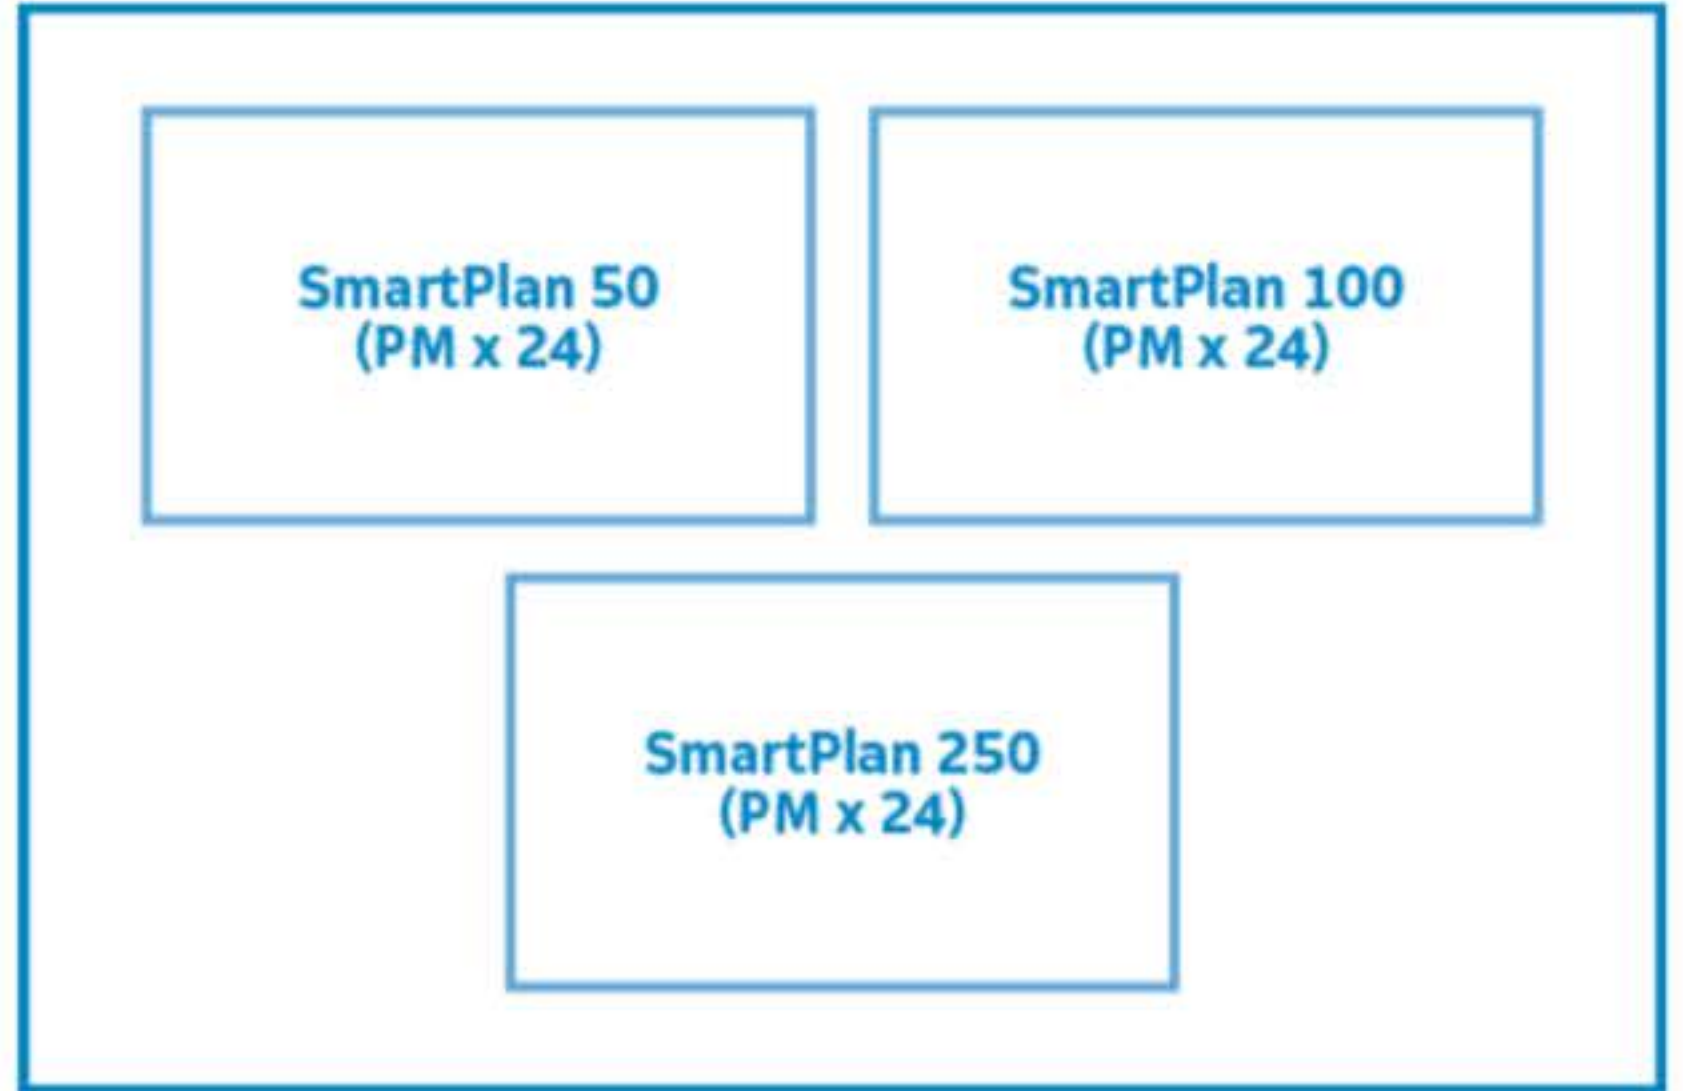

SELECT A DATA PLAN

SMARTPHONES

FREE
SIM & connection
CLIP & emailed
itemised billing

Standard terms and conditions apply or visit telkom.co.za for full terms and conditions.

Free WiFi available at over 6 000 Telkom hotspots and 10GB Fair Usage Policy applies. *Unlimited free calls to Telkom mobile numbers for the first 12 months.