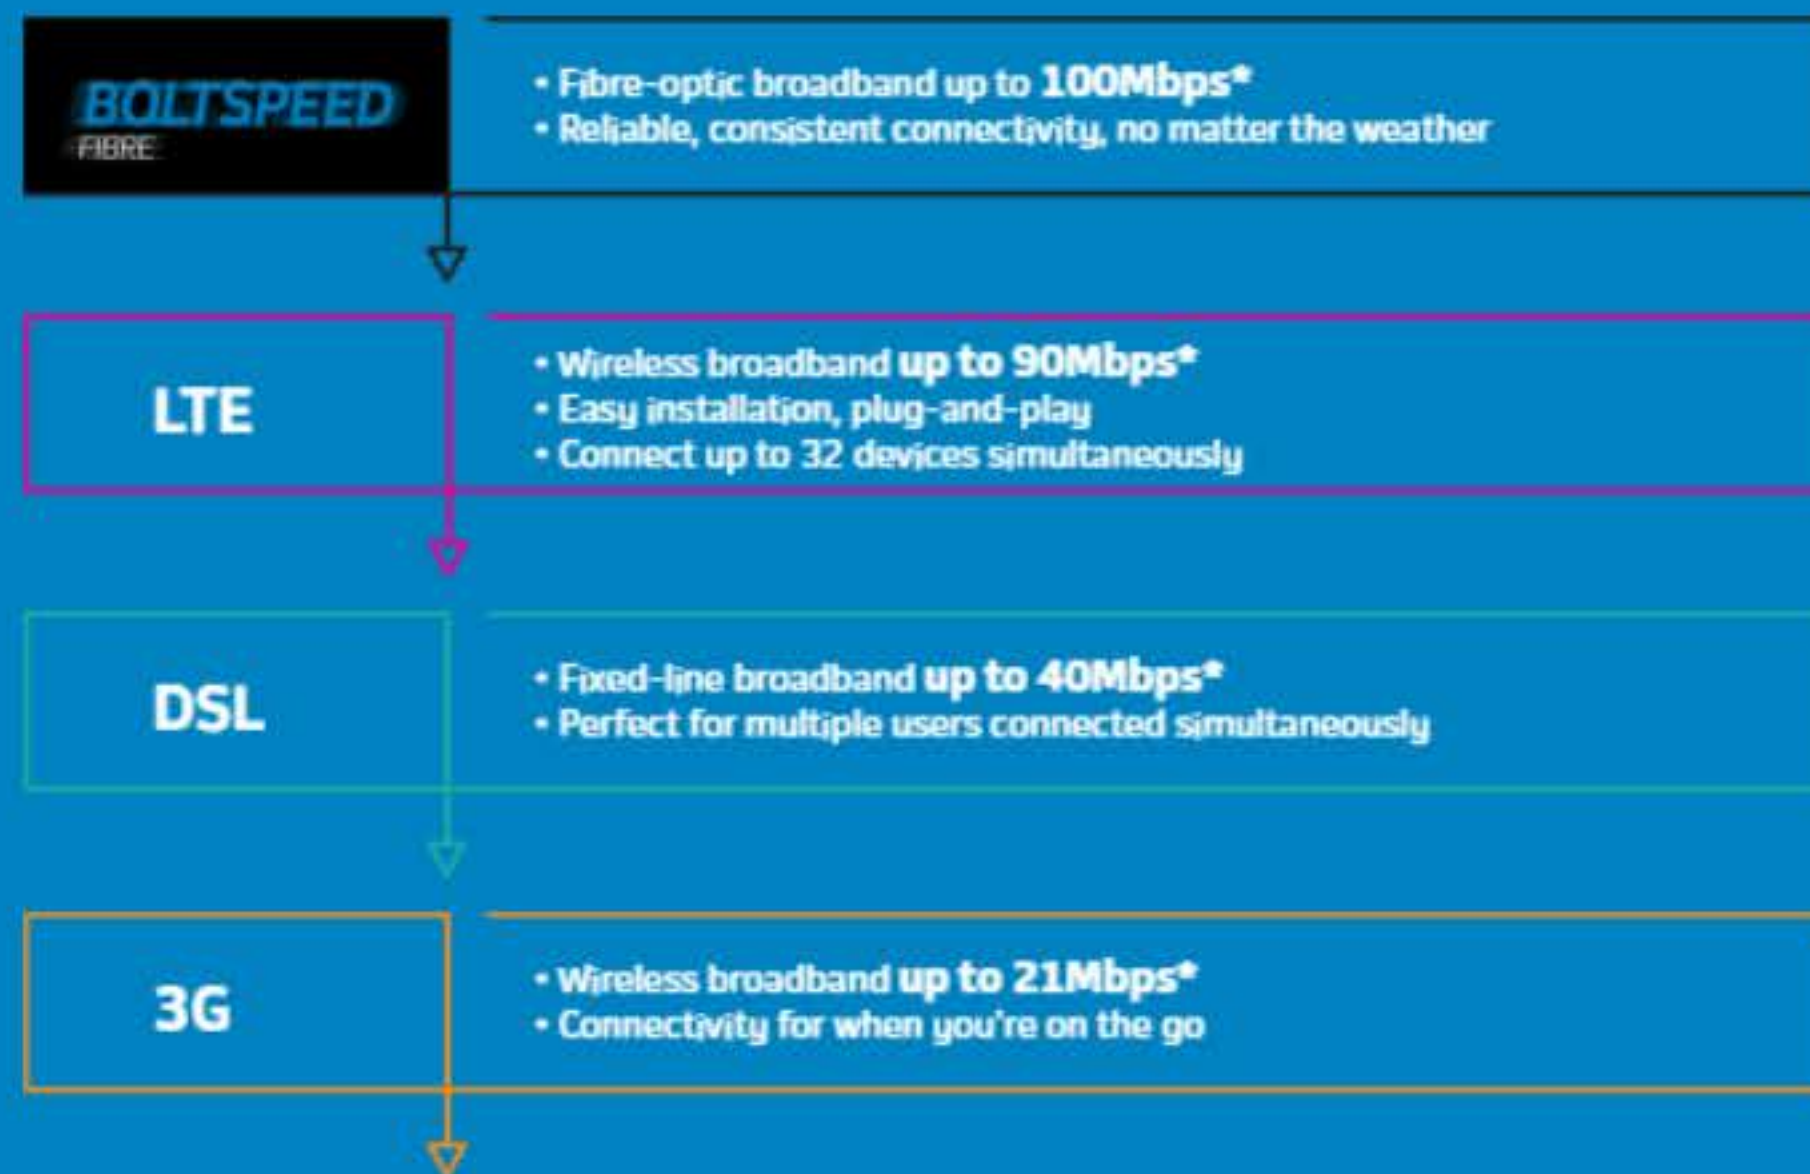

Choose from multiple broadband options: