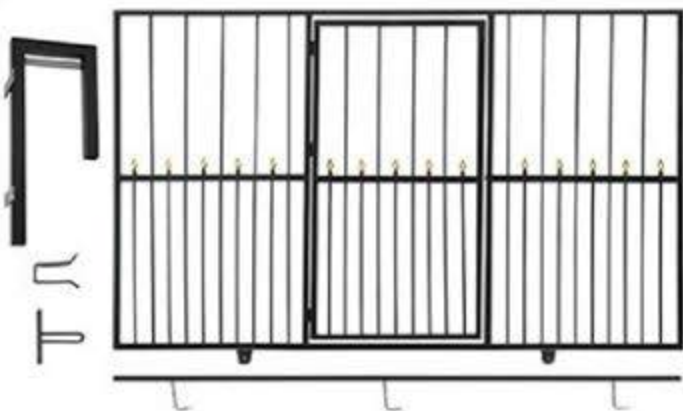

BUILD IT  
GARDEN HOSE  
12mm x 20m  
Includes Fittings

**149<sup>90</sup>**

BUILD IT  
FELLING AXE  
1.6kg

**99<sup>90</sup>**

BUILD IT  
FENCING PLIERS  
250mm

GET IT ON CREDIT APPLY IN-STORE  
**2199<sup>00</sup>**

VALUE SLIDING GATE WITH  
BUILT IN ENTRANCE  
1.8m x 3m  
Includes track & guides

**99<sup>90</sup>**

BUILD IT  
DIGGING SPADE