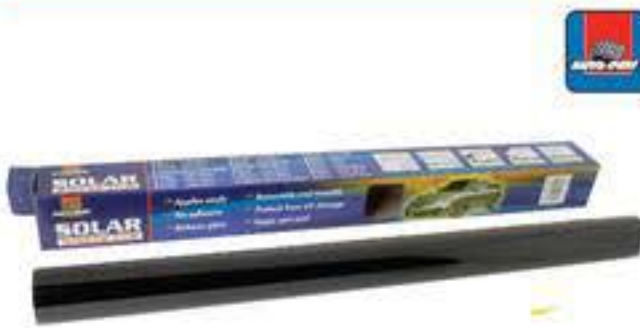

AUTOGEAR VENSTERFILM

- Swart en grys
- Lig, donker & superdonker

WF01/D/SD
WF05/D/SD
35⁰⁰